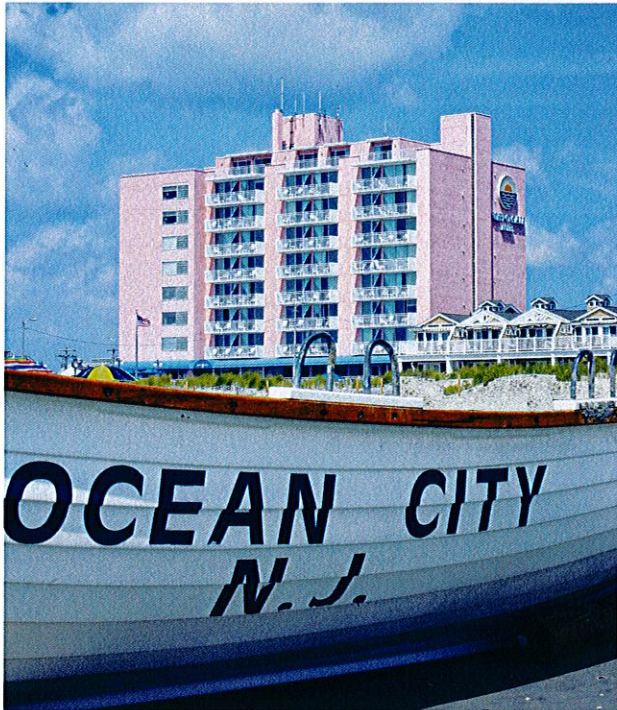

PORT · · CALL

HOTEL

The Port-O-Call Hotel is located at 15th Street on the scenic boardwalk of Ocean City, New Jersey. With 98 guest rooms and over 2,400 square feet of flexible banquet and meeting space, the Port-O-Call is the perfect place for your next event. From small corporate retreats to large weddings and everything in between, the Port-O-Call has space for it all! Need a little more room? No problem. Our Penthouse Suite or Porthouse are the perfect size for up to eight people and boast private bedrooms and large private balconies with sweeping views of the Ocean and Coastline.